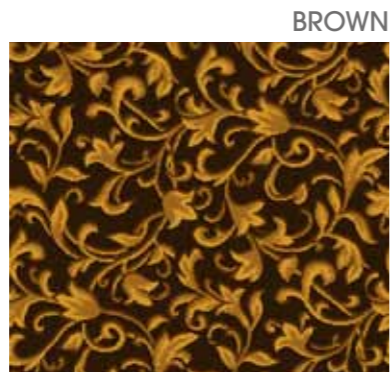

Vulcano

PATTERN REPEAT: 59,8X57,6 cm