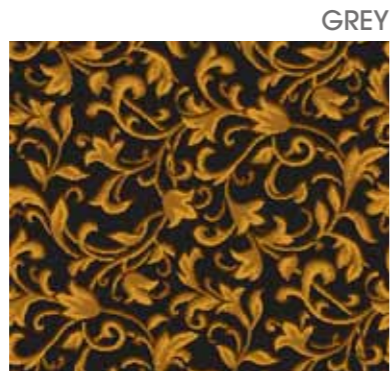

Vulcano

PATTERN REPEAT: 59,8X57,6 cm