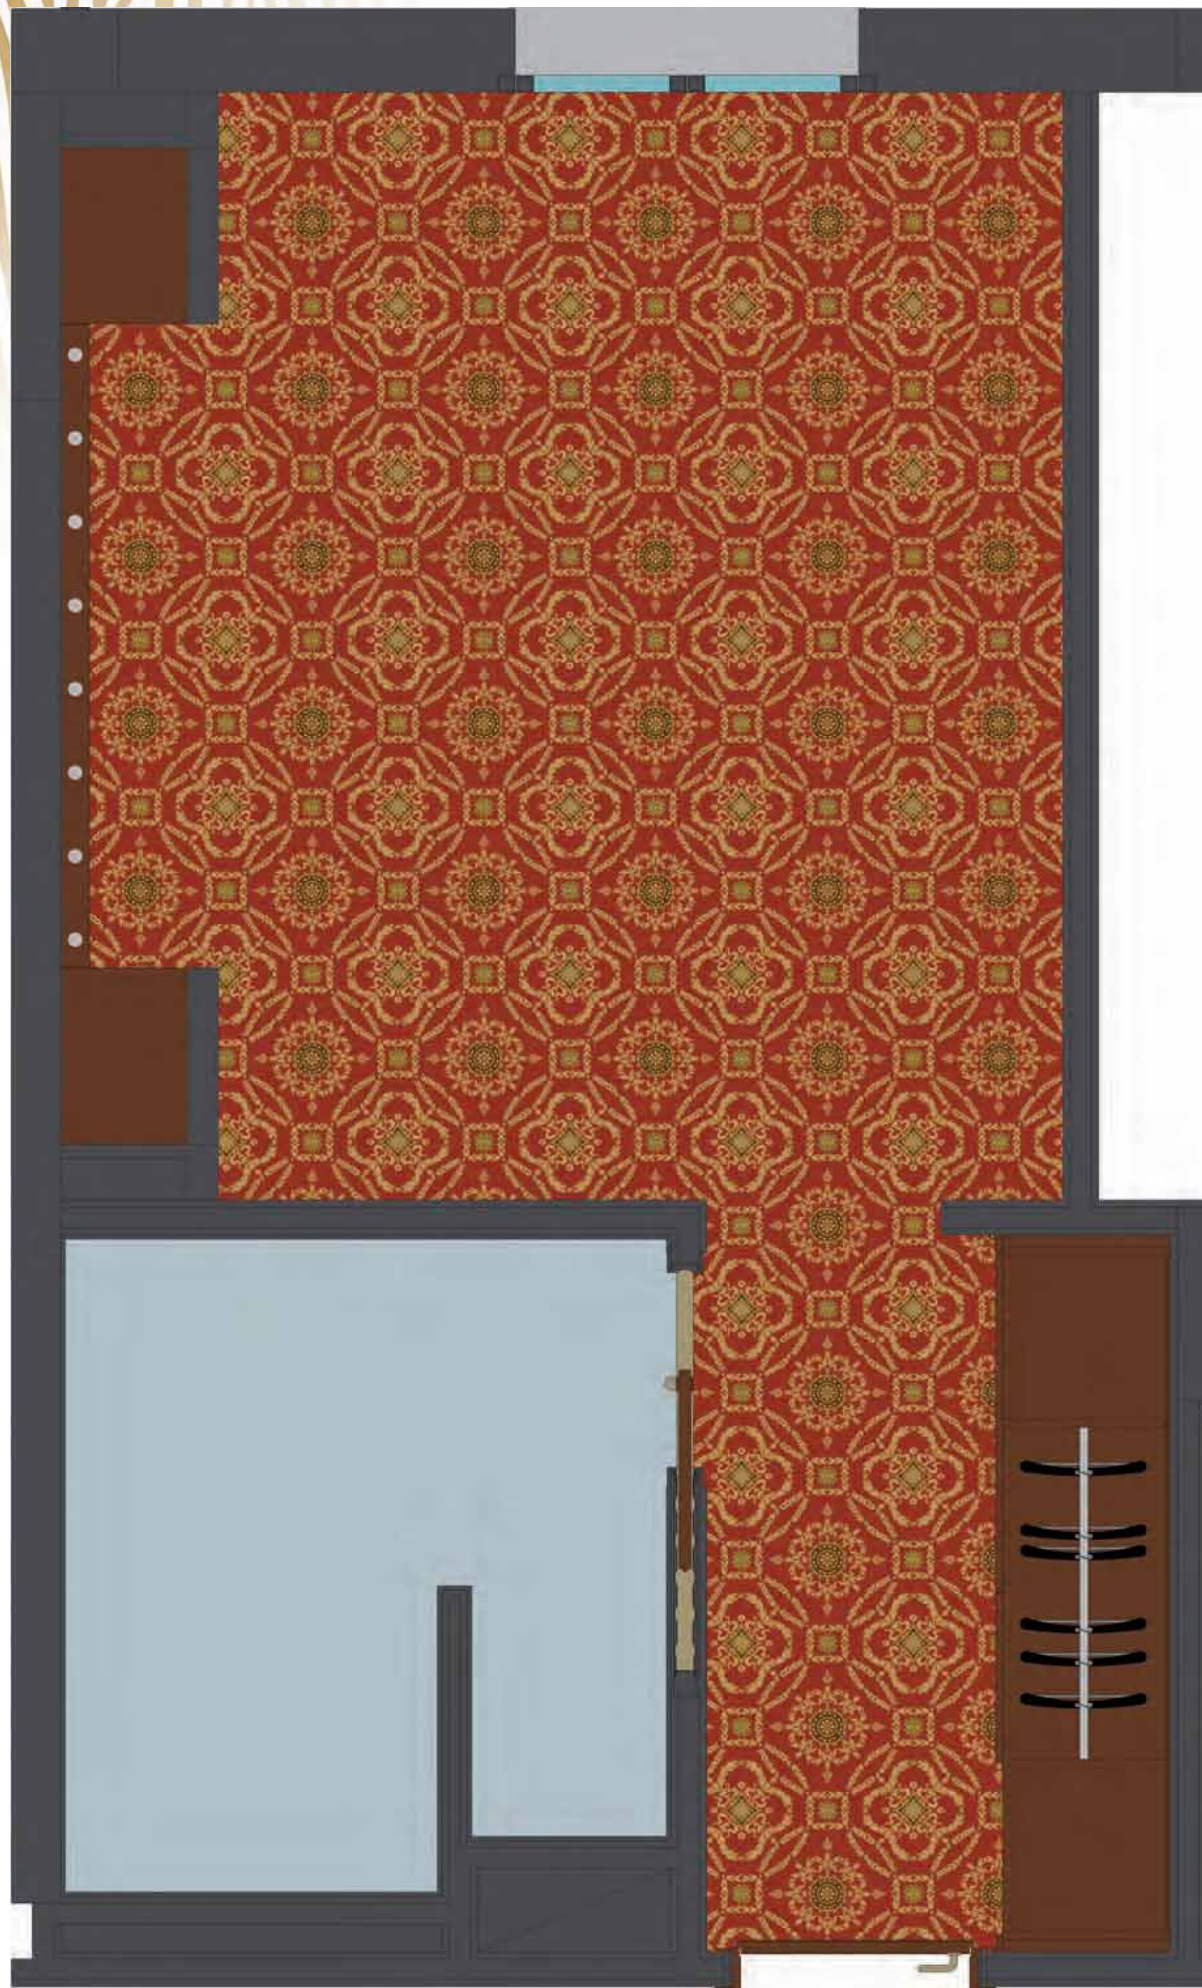

TC042-07C1